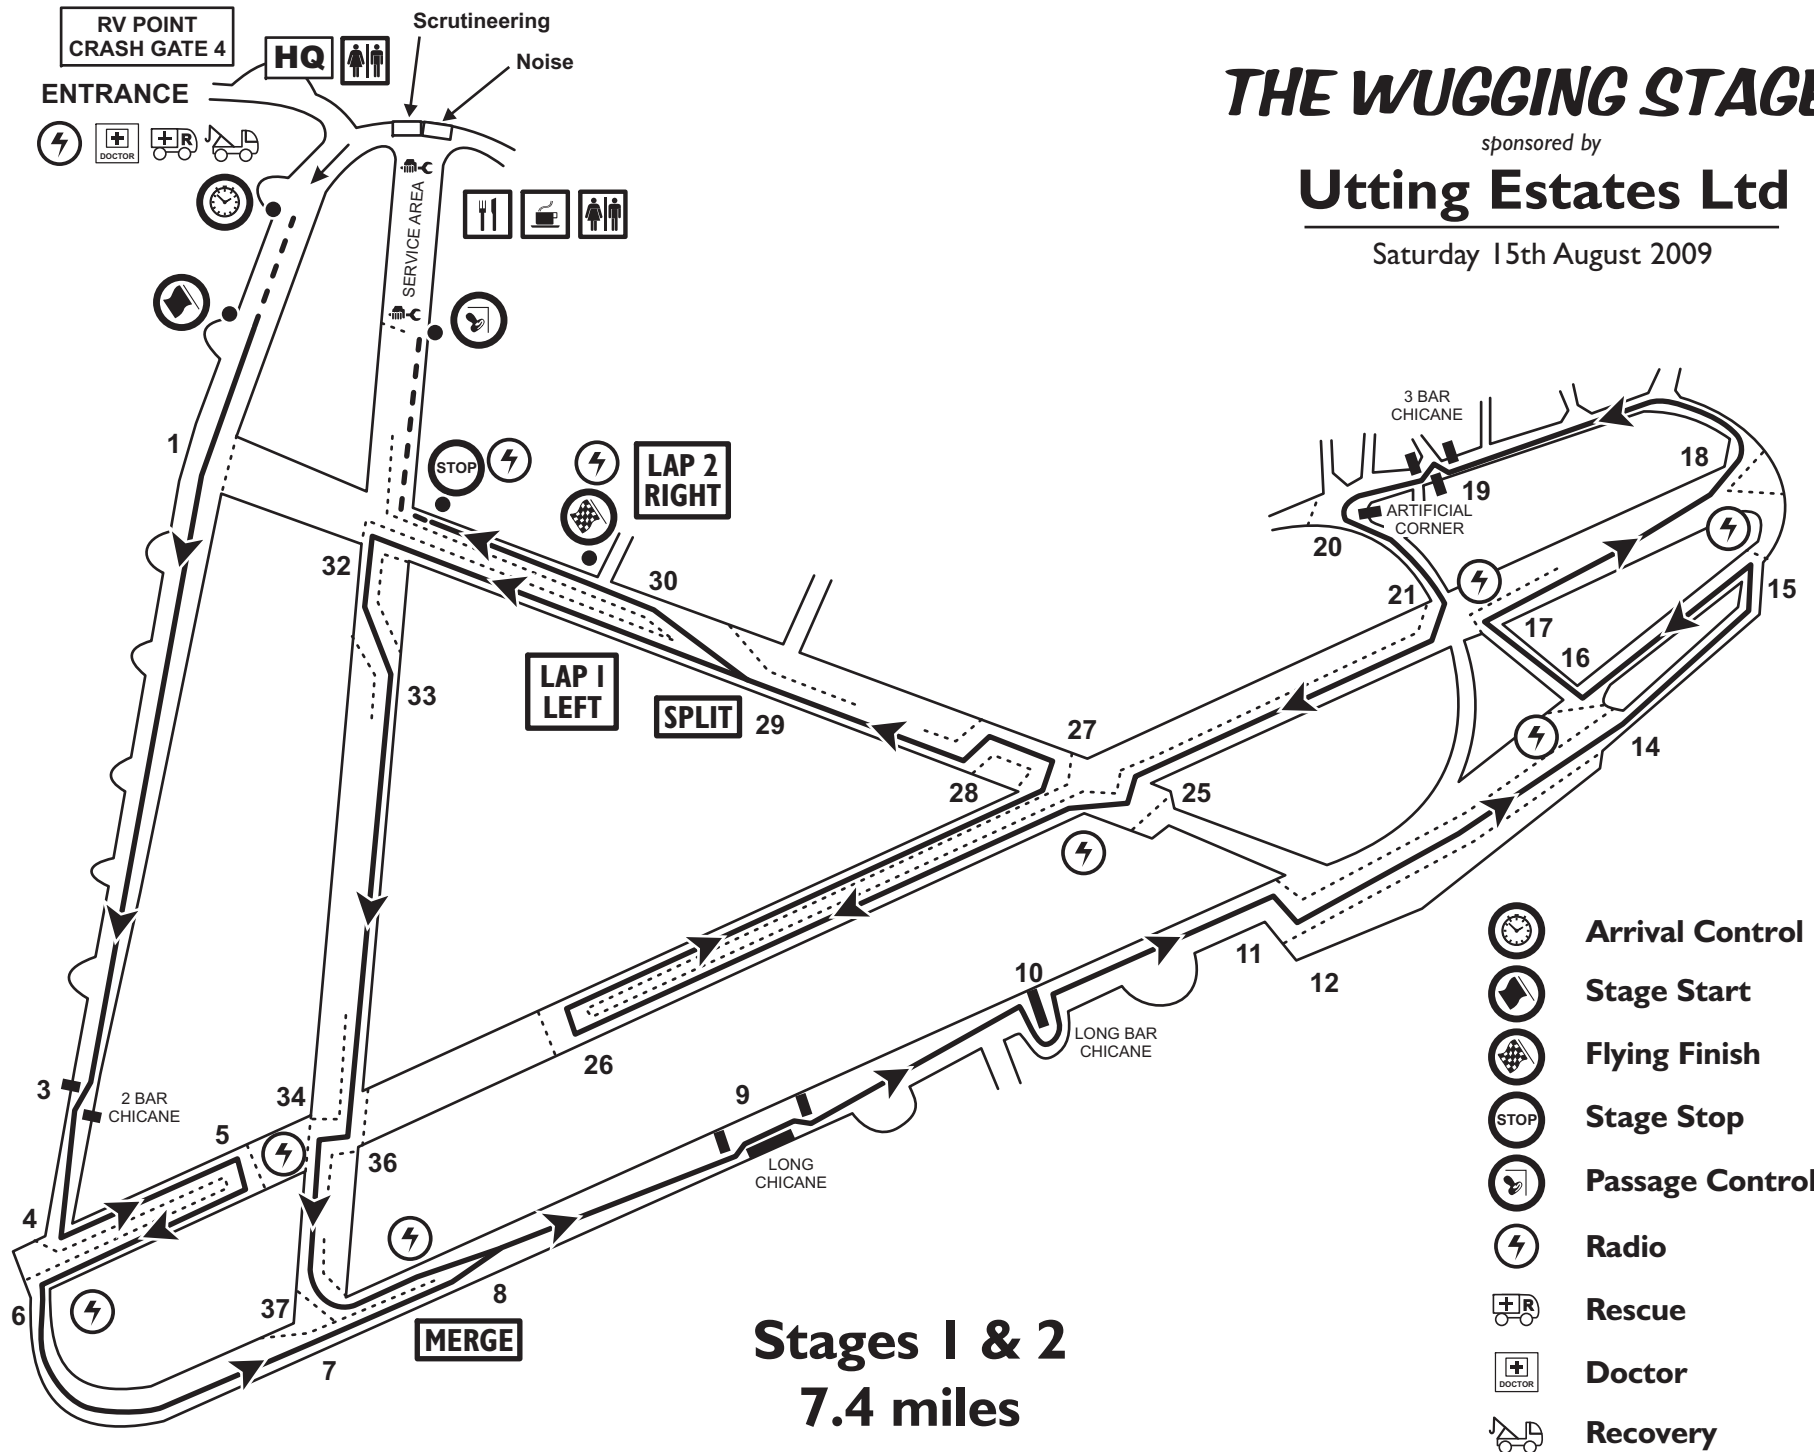

THE WUGGING STAGES

sponsored by

Utting Estates Ltd

Saturday 15th August 2009