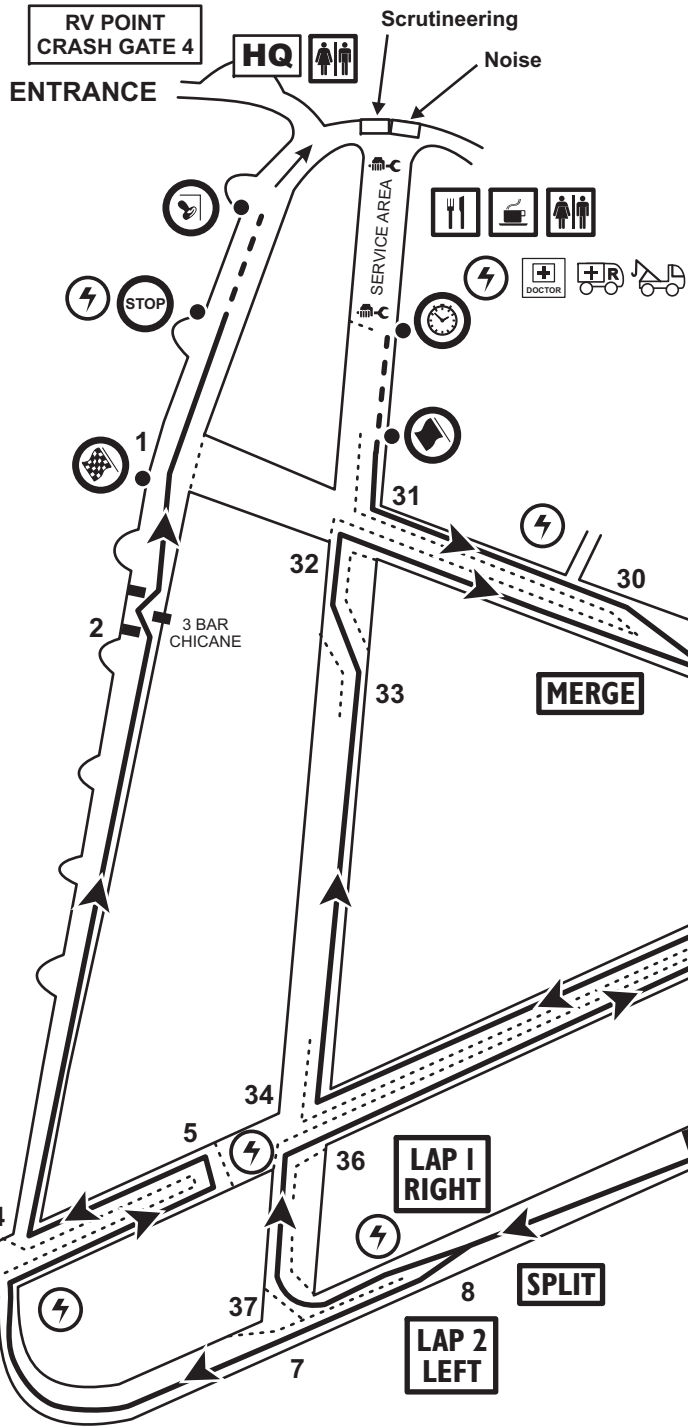

THE WUGGING STAGES

sponsored by

Utting Estates Ltd

Saturday 15th August 2009

Stages 5 & 6
7.3 miles

-  Arrival Control
-  Stage Start
-  Flying Finish
-  Stage Stop
-  Passage Control
-  Radio
-  Rescue
-  Doctor
-  Recovery

Saturday 15th August 2009

Stages 7 & 8
6.8 miles

-  Arrival Control
-  Stage Start
-  Flying Finish
-  Stage Stop
-  Passage Control
-  Radio
-  Rescue
-  Doctor
-  Recovery