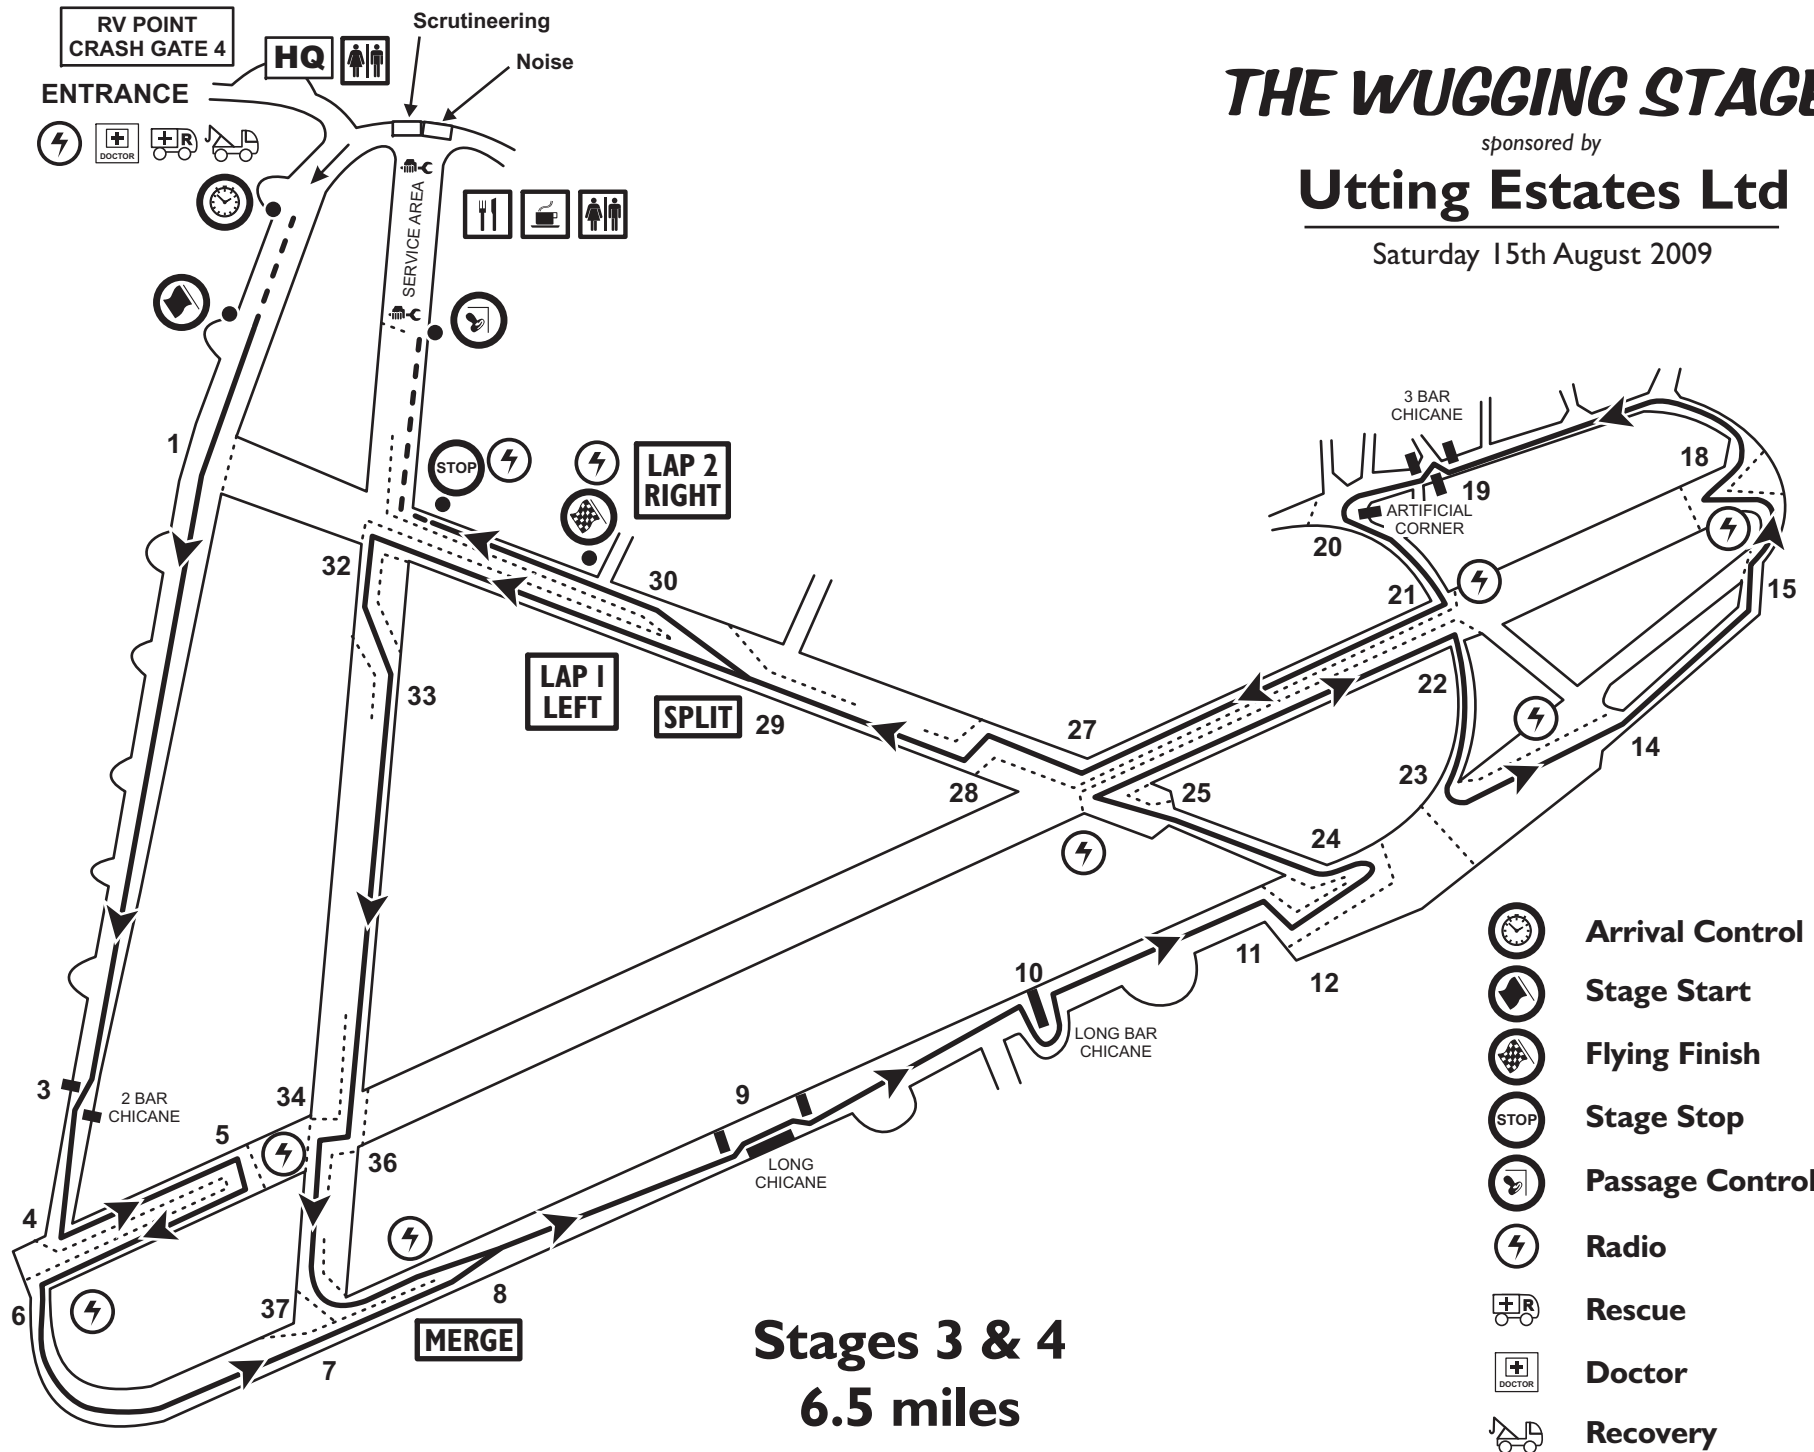

THE WUGGING STAGES

sponsored by

Utting Estates Ltd

Saturday 15th August 2009

Stages 5 & 6
7.3 miles

-  Arrival Control
-  Stage Start
-  Flying Finish
-  Stage Stop
-  Passage Control
-  Radio
-  Rescue
-  Doctor
-  Recovery

Saturday 15th August 2009

Stages 7 & 8
6.8 miles

-  Arrival Control
-  Stage Start
-  Flying Finish
-  Stage Stop
-  Passage Control
-  Radio
-  Rescue
-  Doctor
-  Recovery