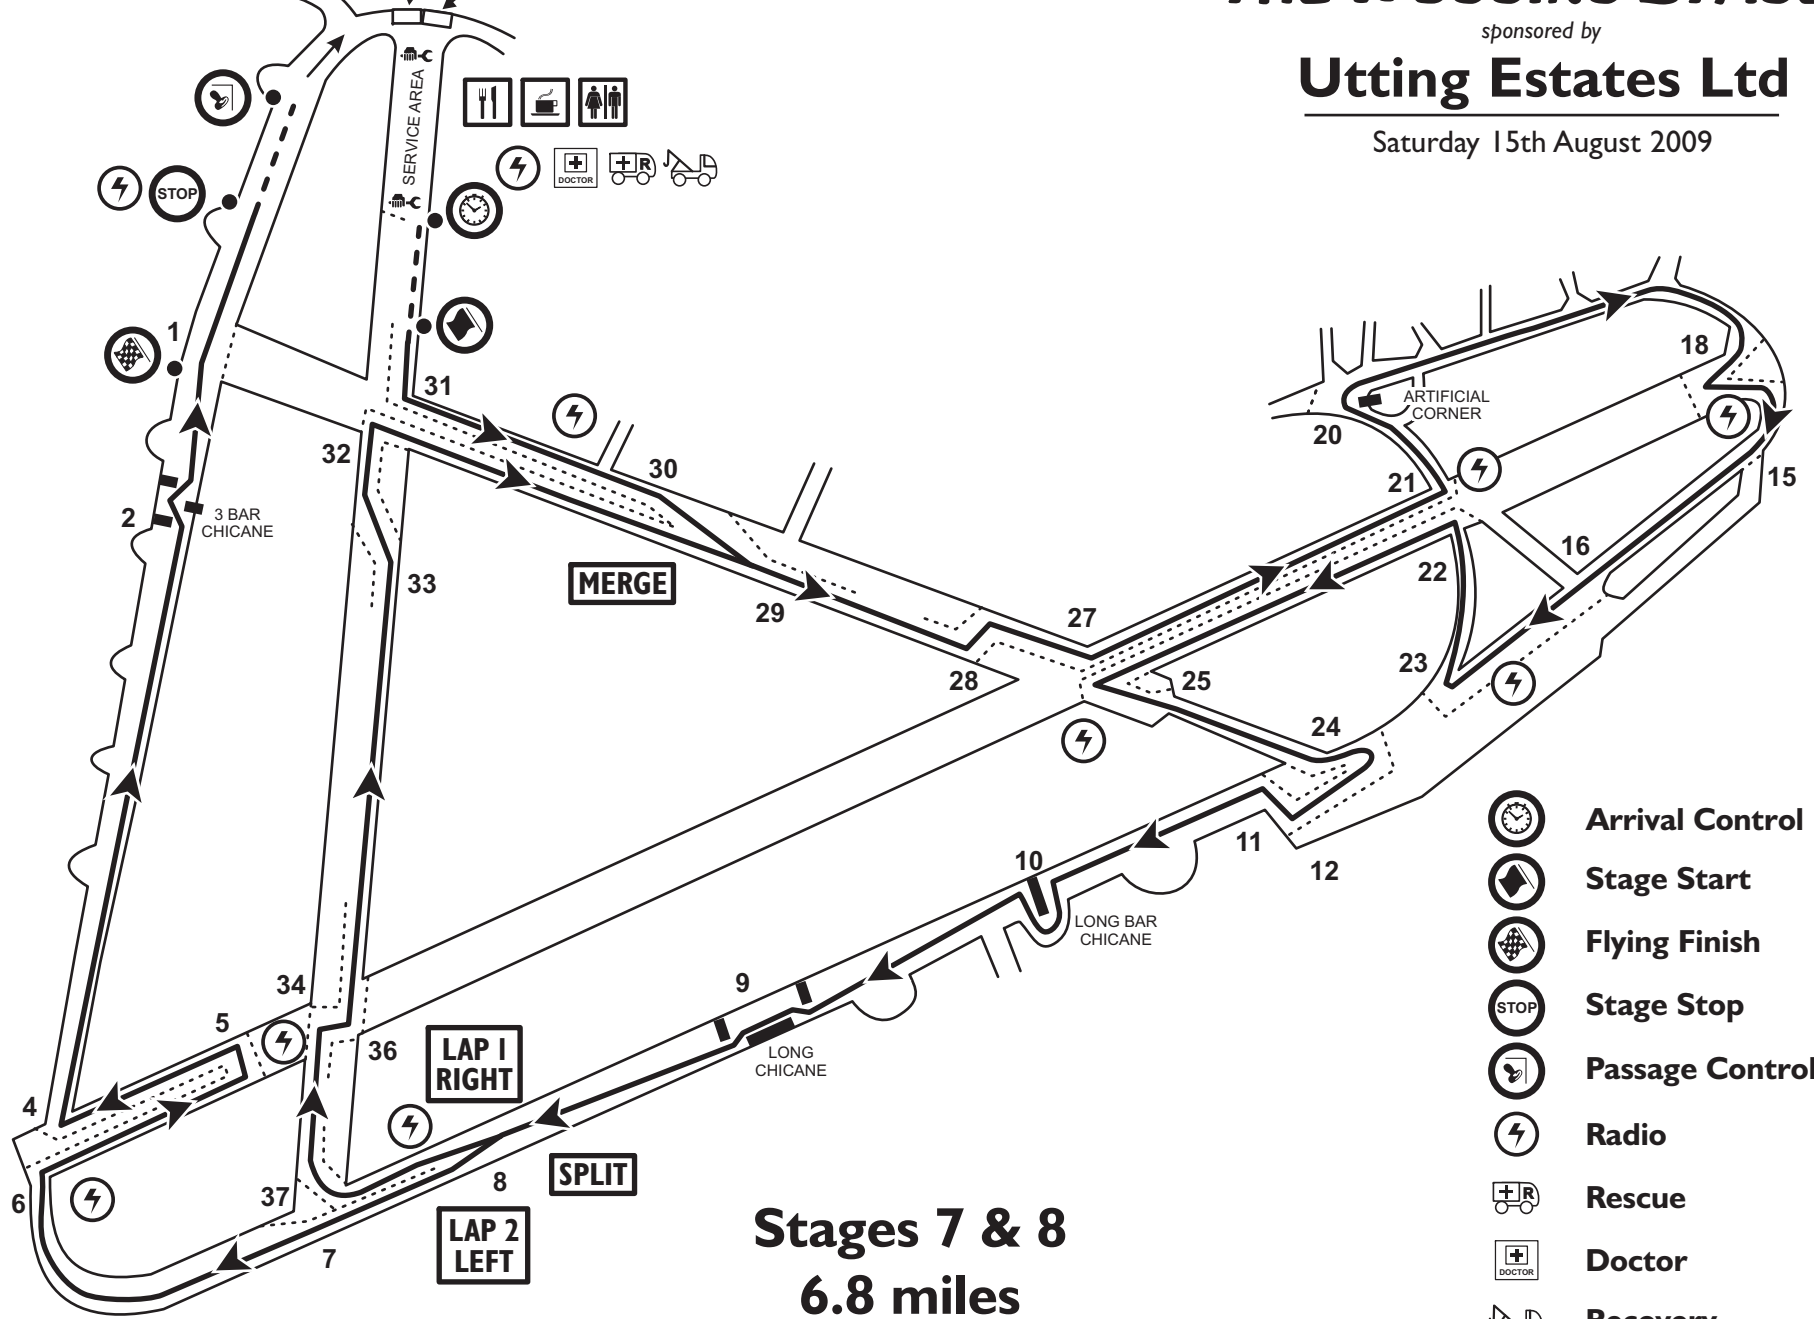

THE WUGGING STAGES

sponsored by

Utting Estates Ltd

Saturday 15th August 2009

Stages 5 & 6
7.3 miles

-  Arrival Control
-  Stage Start
-  Flying Finish
-  Stage Stop
-  Passage Control
-  Radio
-  Rescue
-  Doctor
-  Recovery

RV POINT
CRASH GATE 4

ENTRANCE

HQ

Scrutineering

Noise

THE WUGGING STAGES

sponsored by

Utting Estates Ltd

Saturday 15th August 2009

Stages 7 & 8
6.8 miles

-  Arrival Control
-  Stage Start
-  Flying Finish
-  Stage Stop
-  Passage Control
-  Radio
-  Rescue
-  Doctor
-  Recovery