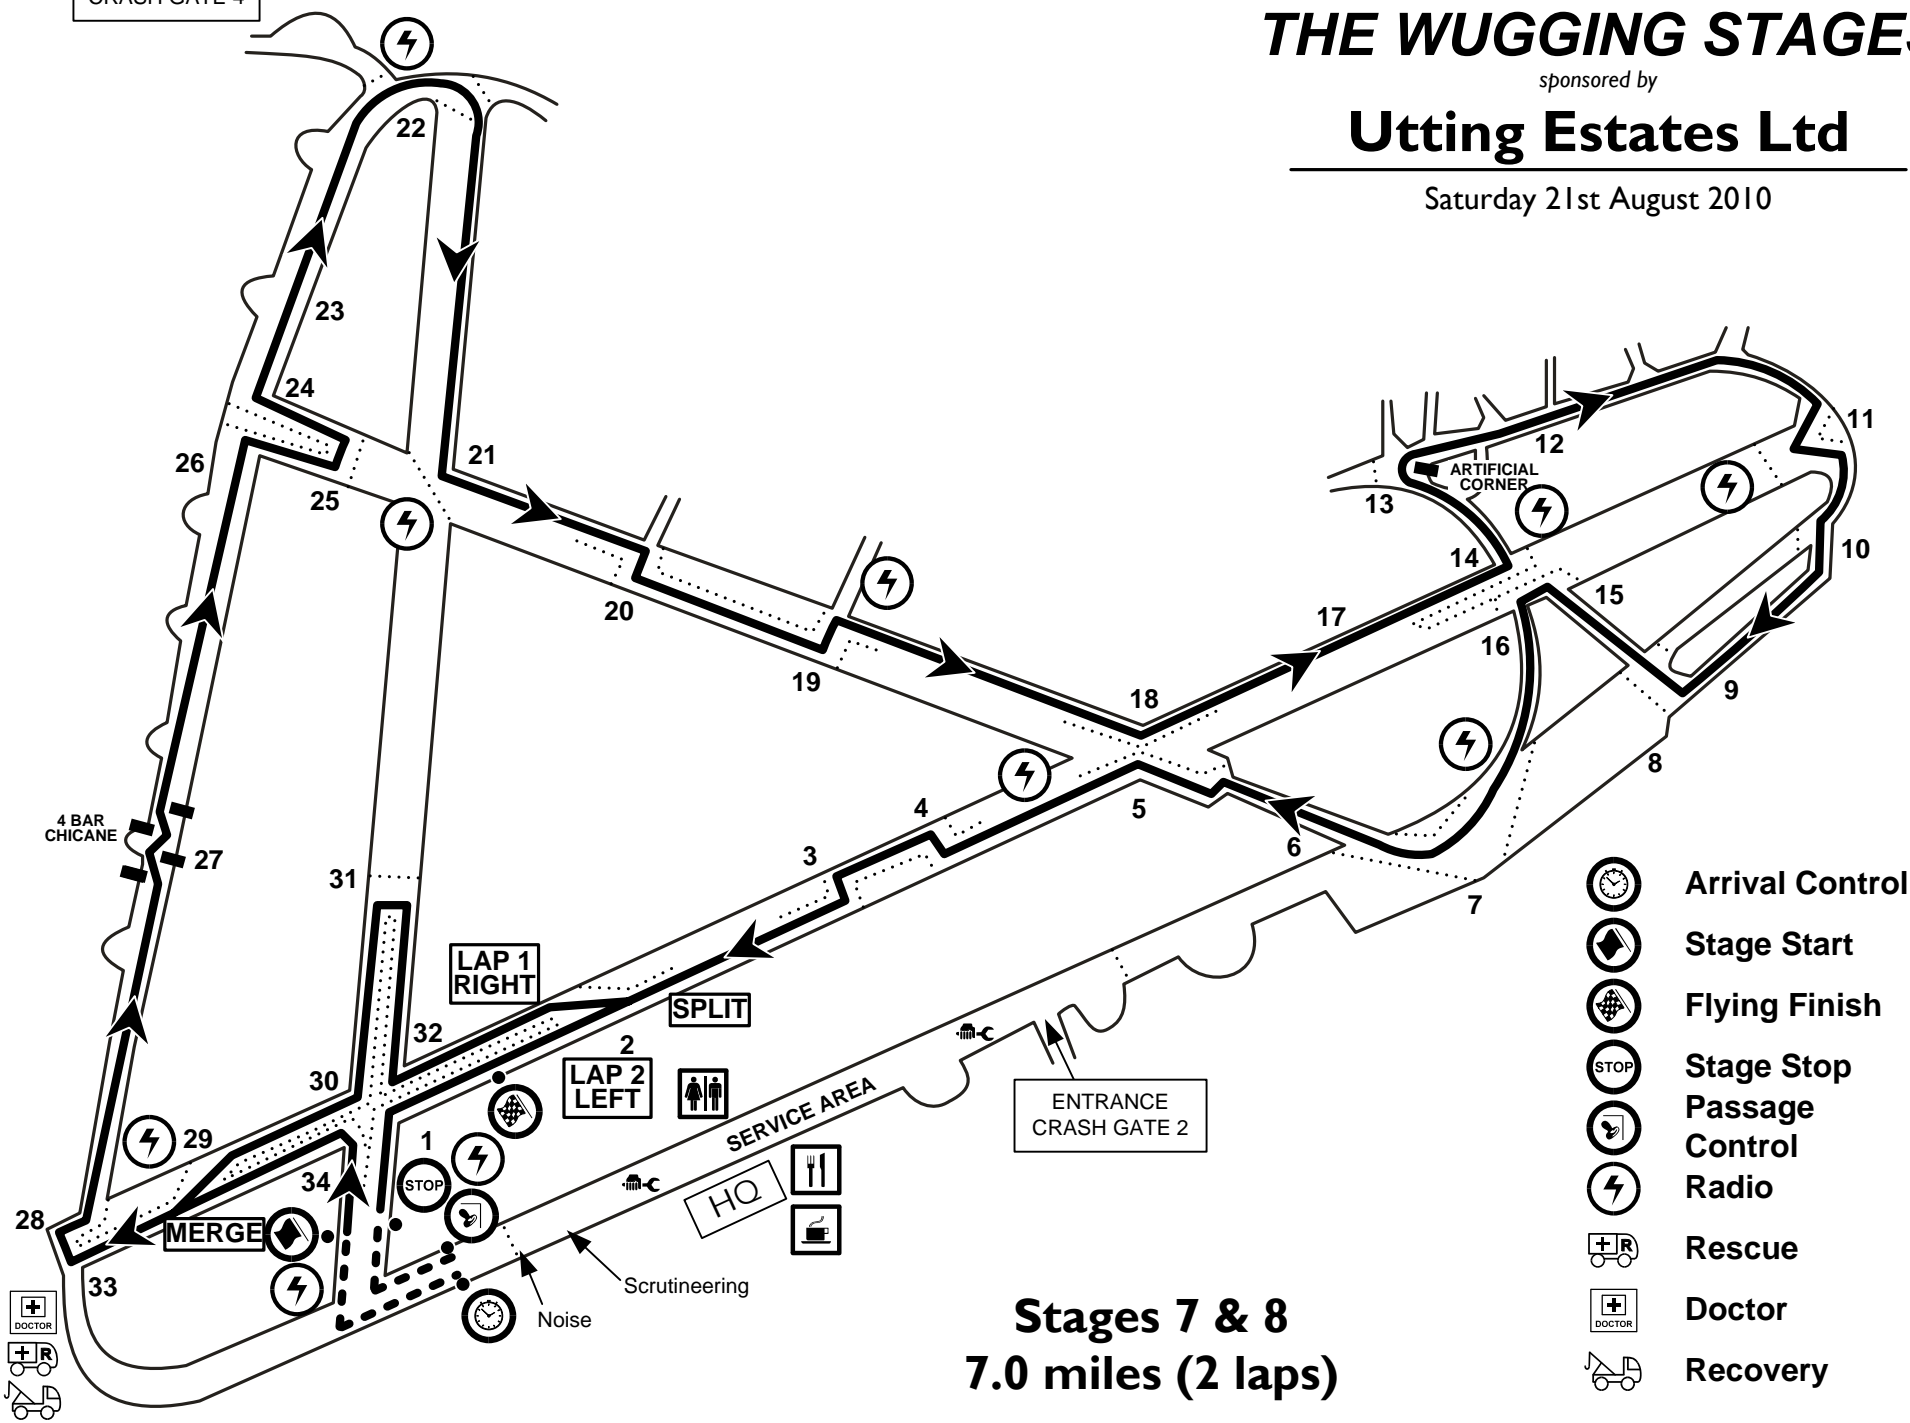

## Utting Estates Ltd

Saturday 21st August 2010

**Stages 5 & 6**  
**6.8 miles (2 laps)**

RV POINT  
CRASH GATE 4

## Utting Estates Ltd

Saturday 21st August 2010

-  Arrival Control
-  Stage Start
-  Flying Finish
-  Stage Stop
-  Passage Control
-  Radio
-  Rescue
-  Doctor
-  Recovery

**Stages 7 & 8**  
**7.0 miles (2 laps)**