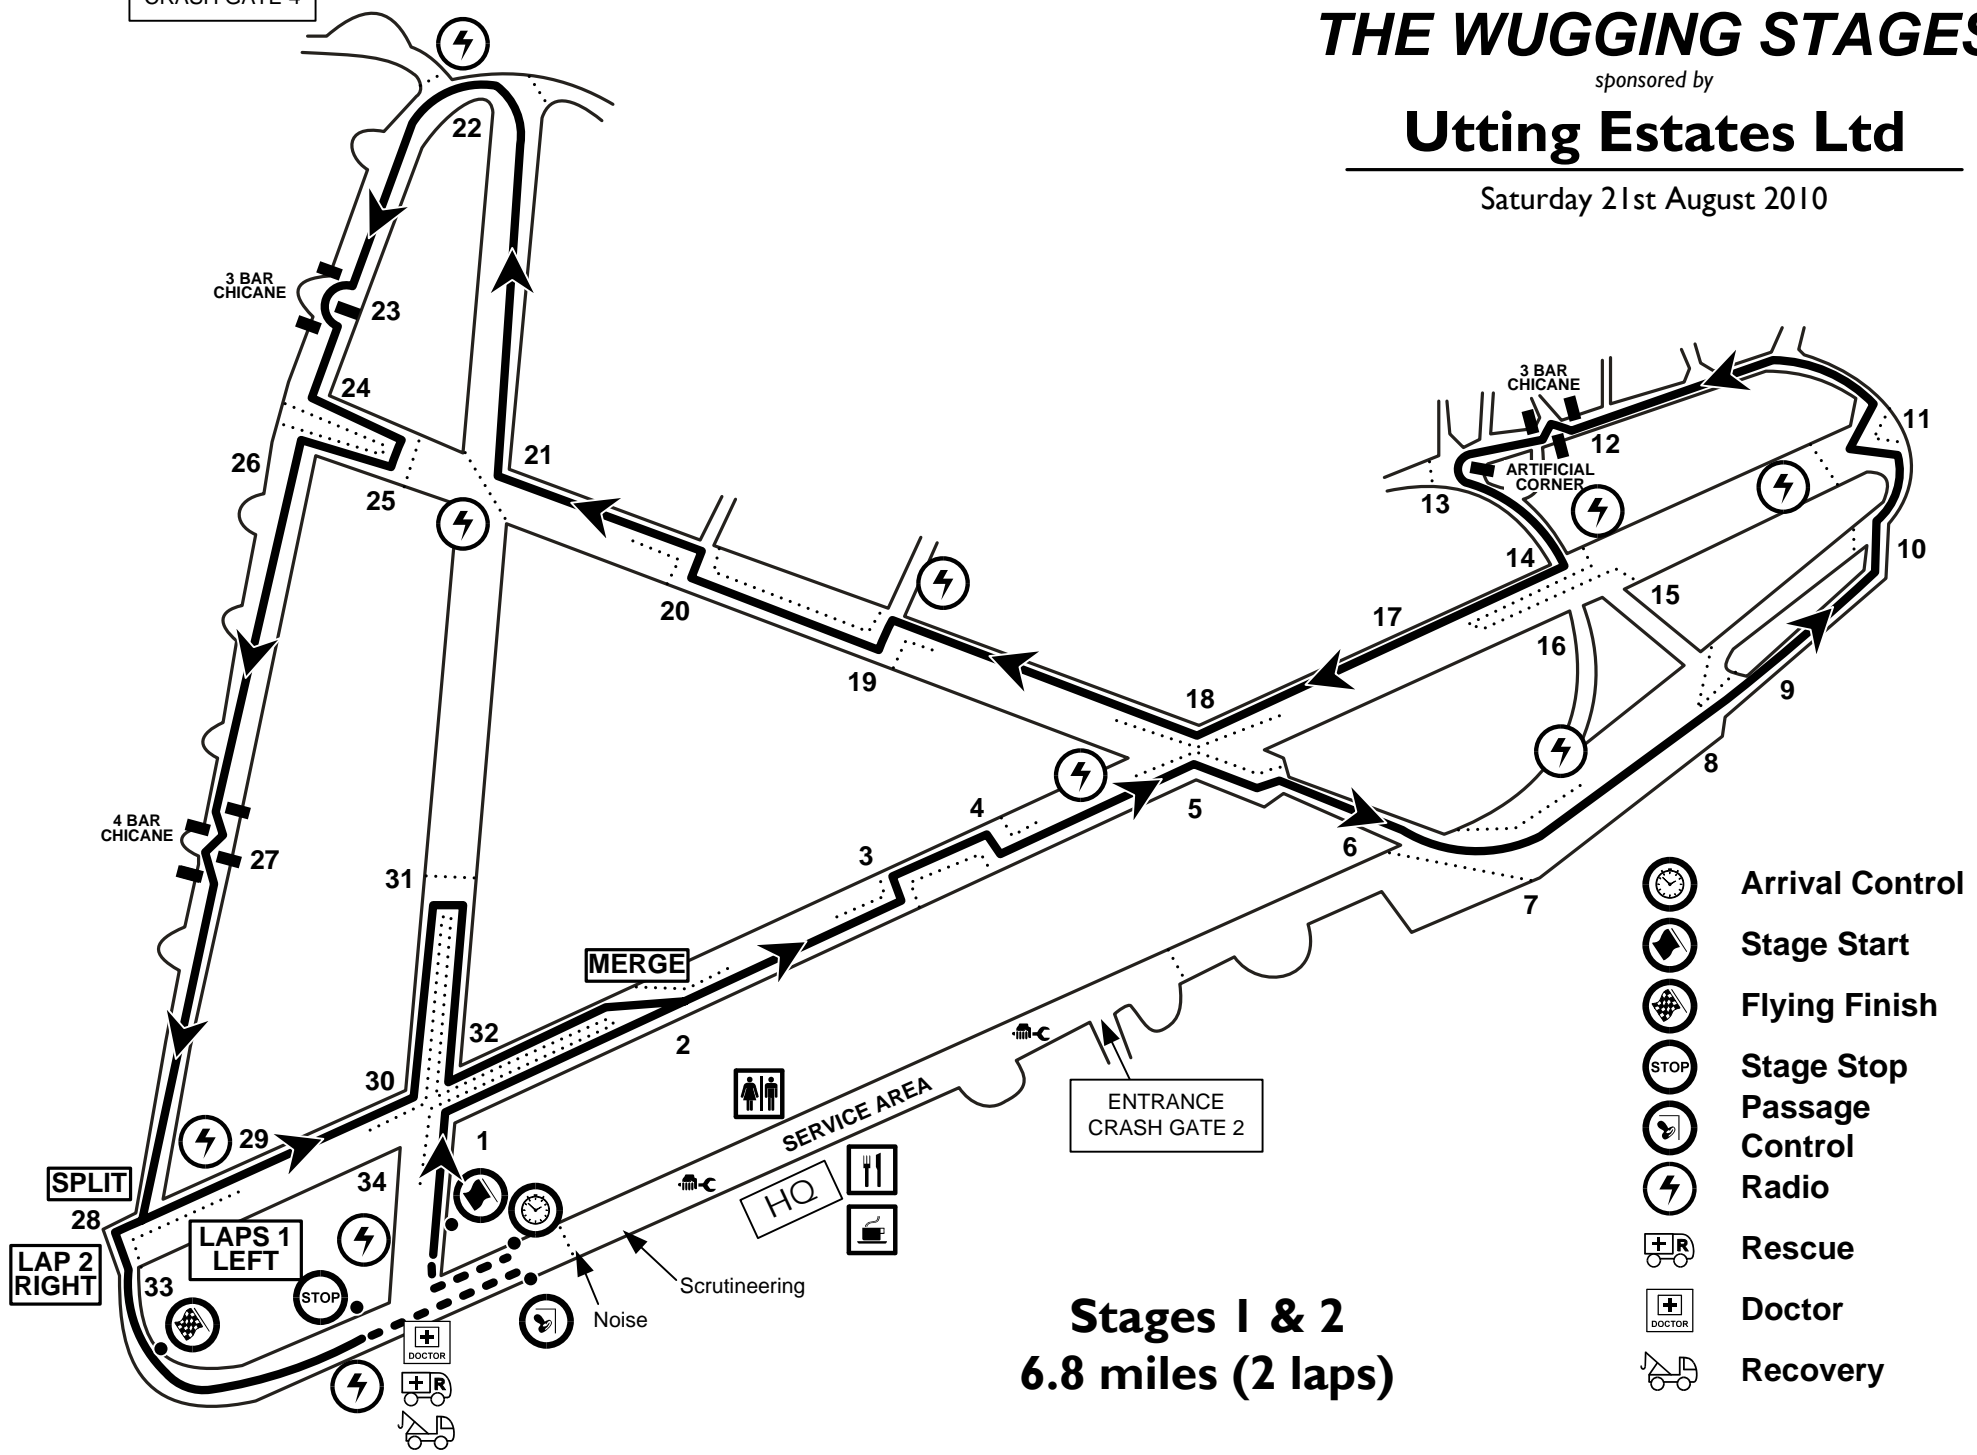

RV POINT  
CRASH GATE 4

## Utting Estates Ltd

Saturday 21st August 2010

**Stages 1 & 2**  
**6.8 miles (2 laps)**

RV POINT  
CRASH GATE 4

## Utting Estates Ltd

Saturday 21st August 2010

**Stages 5 & 6**  
**6.8 miles (2 laps)**

RV POINT  
CRASH GATE 4