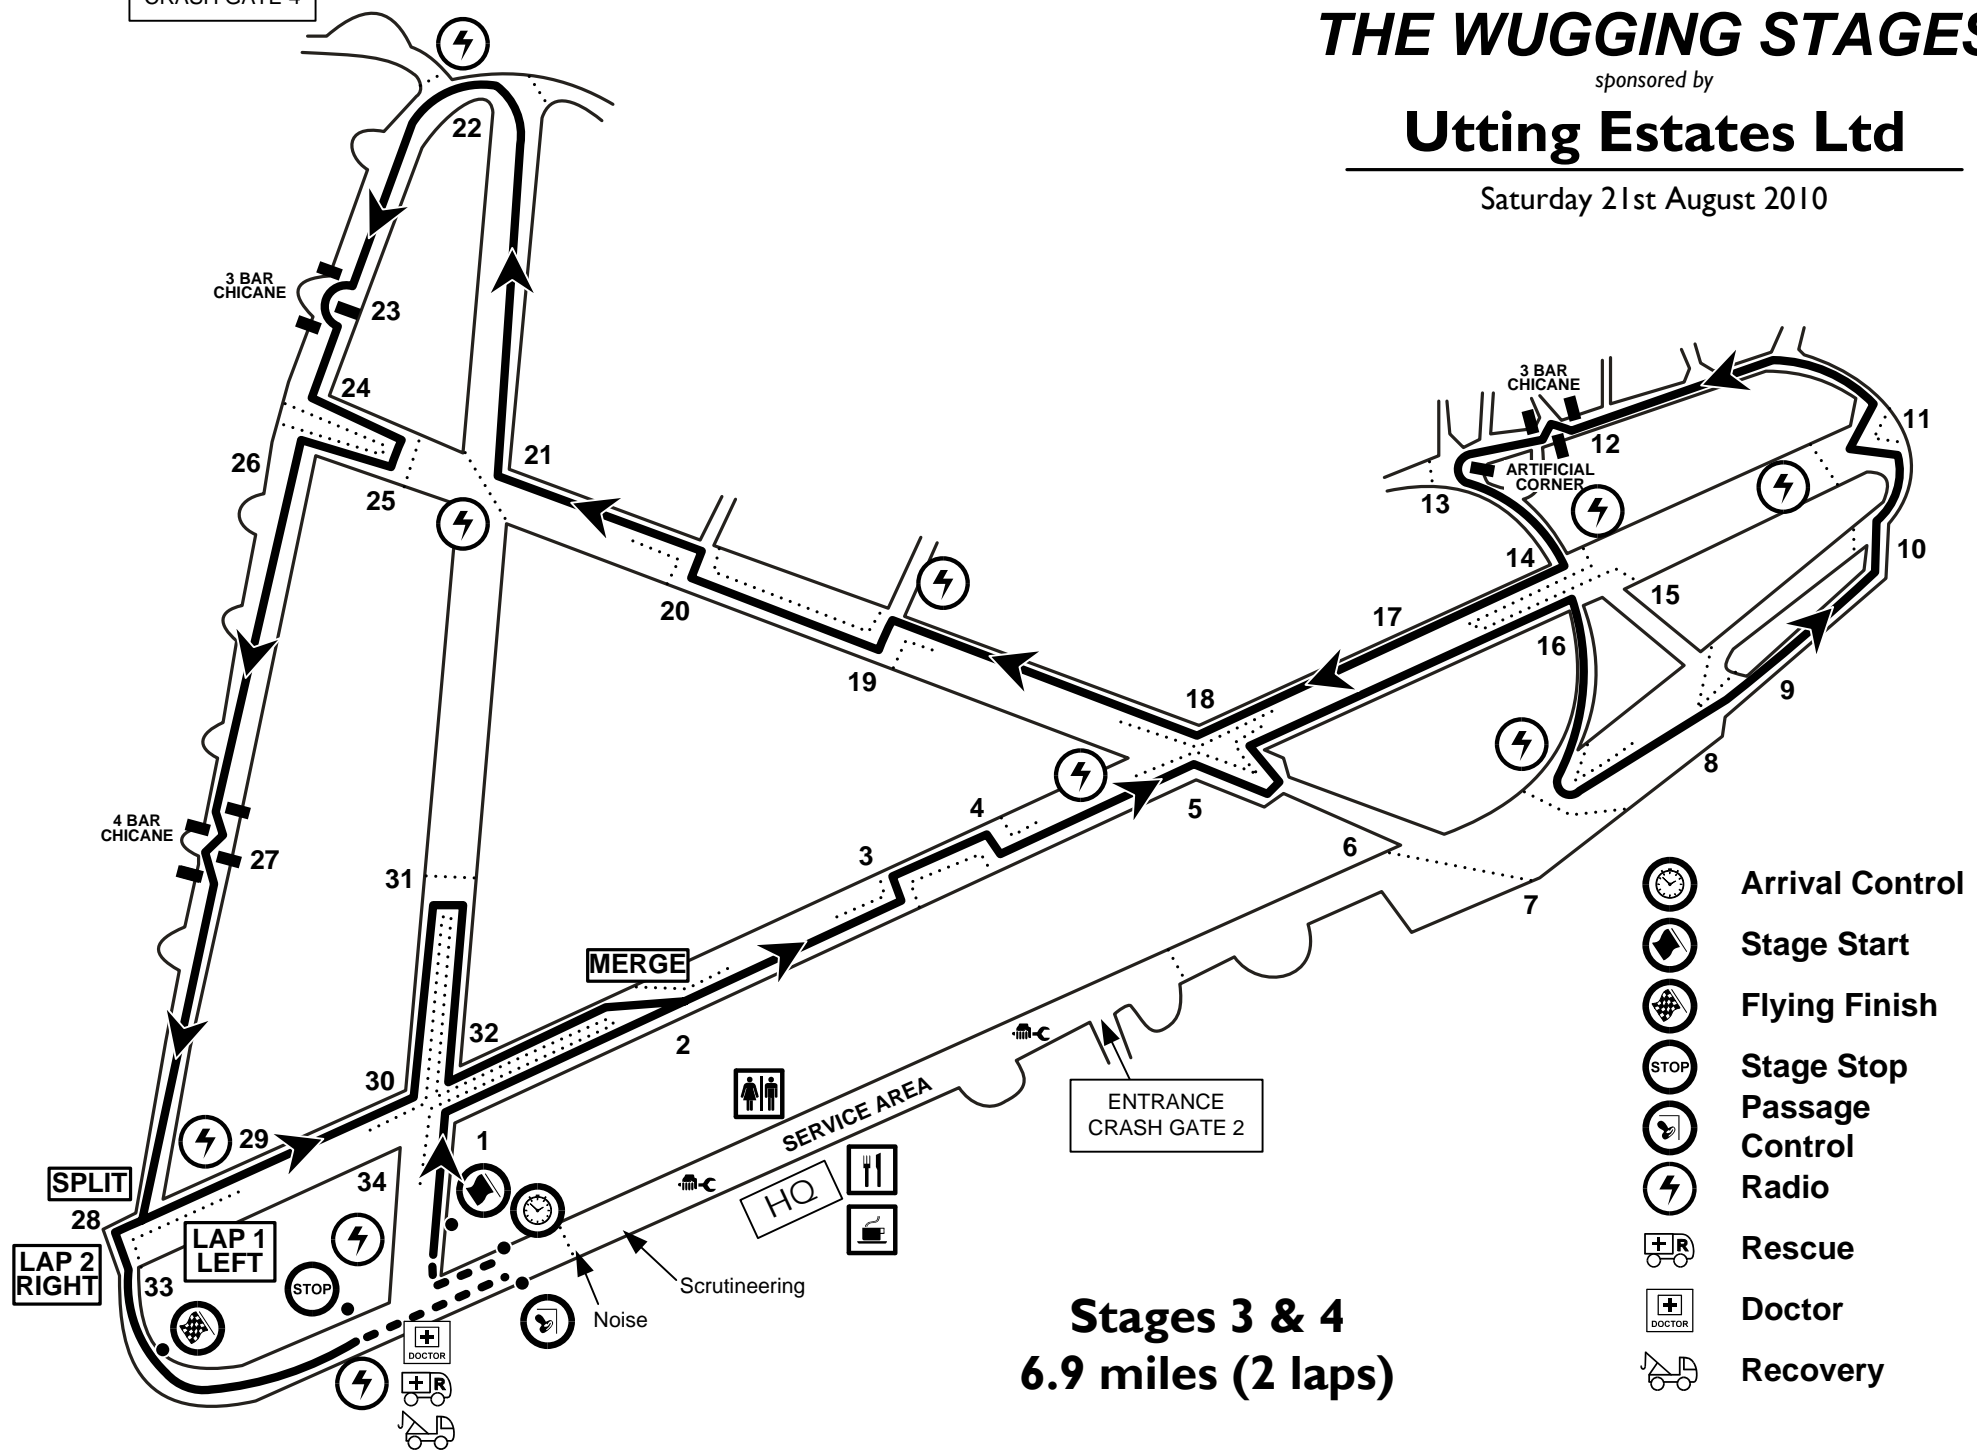

## Utting Estates Ltd

Saturday 21st August 2010

**Stages 1 & 2**  
**6.8 miles (2 laps)**

RV POINT  
CRASH GATE 4

## Utting Estates Ltd

Saturday 21st August 2010

- Arrival Control
- Stage Start
- Flying Finish
- Stage Stop
- Passage Control
- Radio
- Rescue
- Doctor
- Recovery

**Stages 3 & 4**  
**6.9 miles (2 laps)**

## Utting Estates Ltd

Saturday 21st August 2010

**Stages 5 & 6**  
**6.8 miles (2 laps)**

RV POINT  
CRASH GATE 4