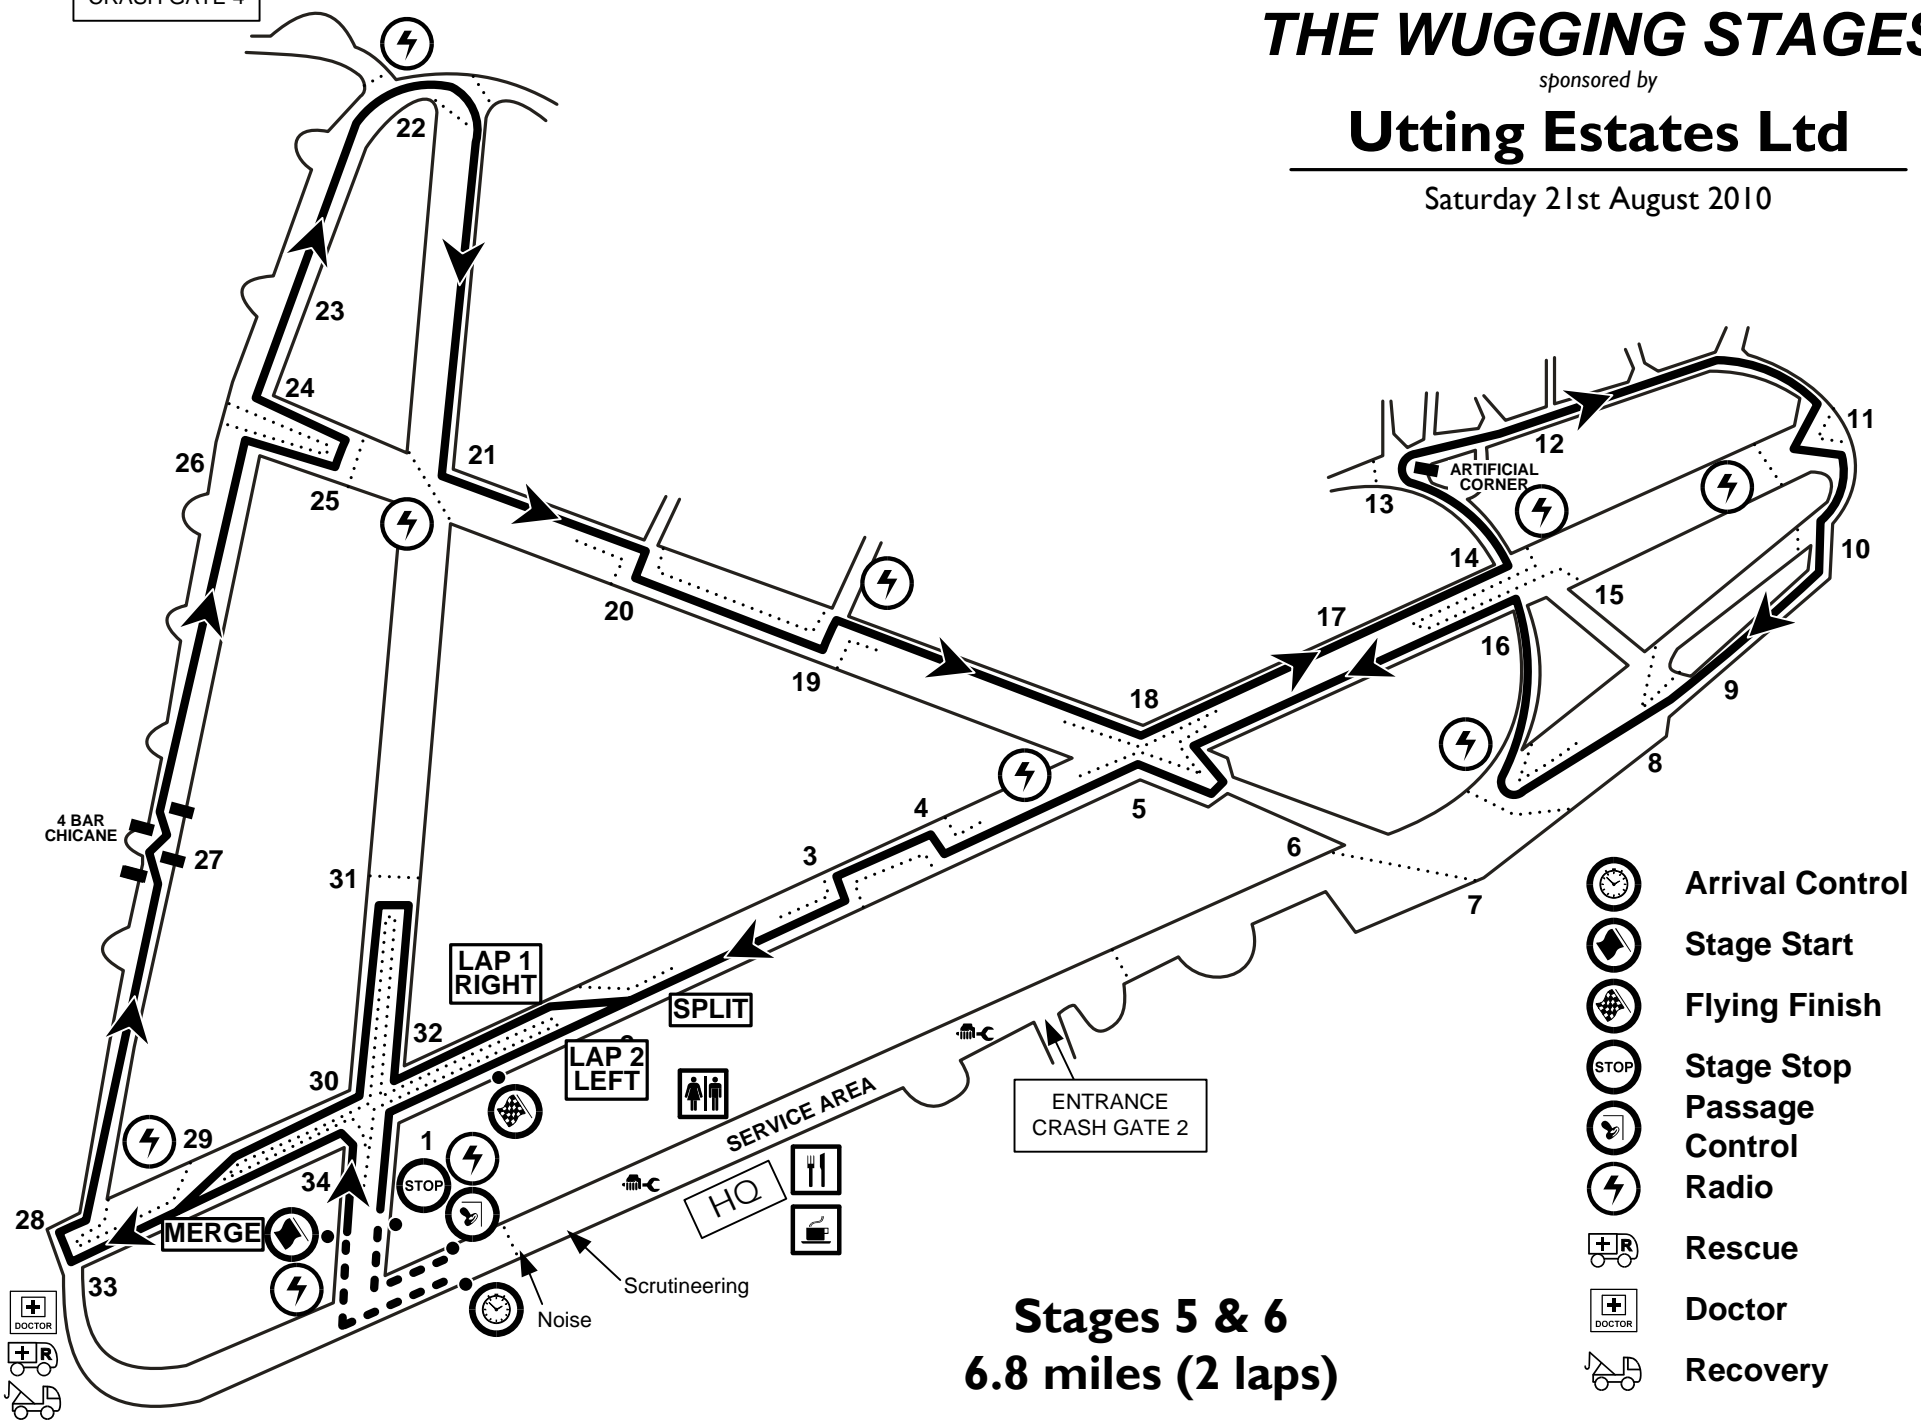

## Utting Estates Ltd

Saturday 21st August 2010

- Arrival Control
- Stage Start
- Flying Finish
- Stage Stop
- Passage Control
- Radio
- Rescue
- Doctor
- Recovery

**Stages 3 & 4**  
**6.9 miles (2 laps)**

RV POINT  
CRASH GATE 4

## Utting Estates Ltd

Saturday 21st August 2010

**Stages 5 & 6**  
**6.8 miles (2 laps)**

RV POINT  
CRASH GATE 4